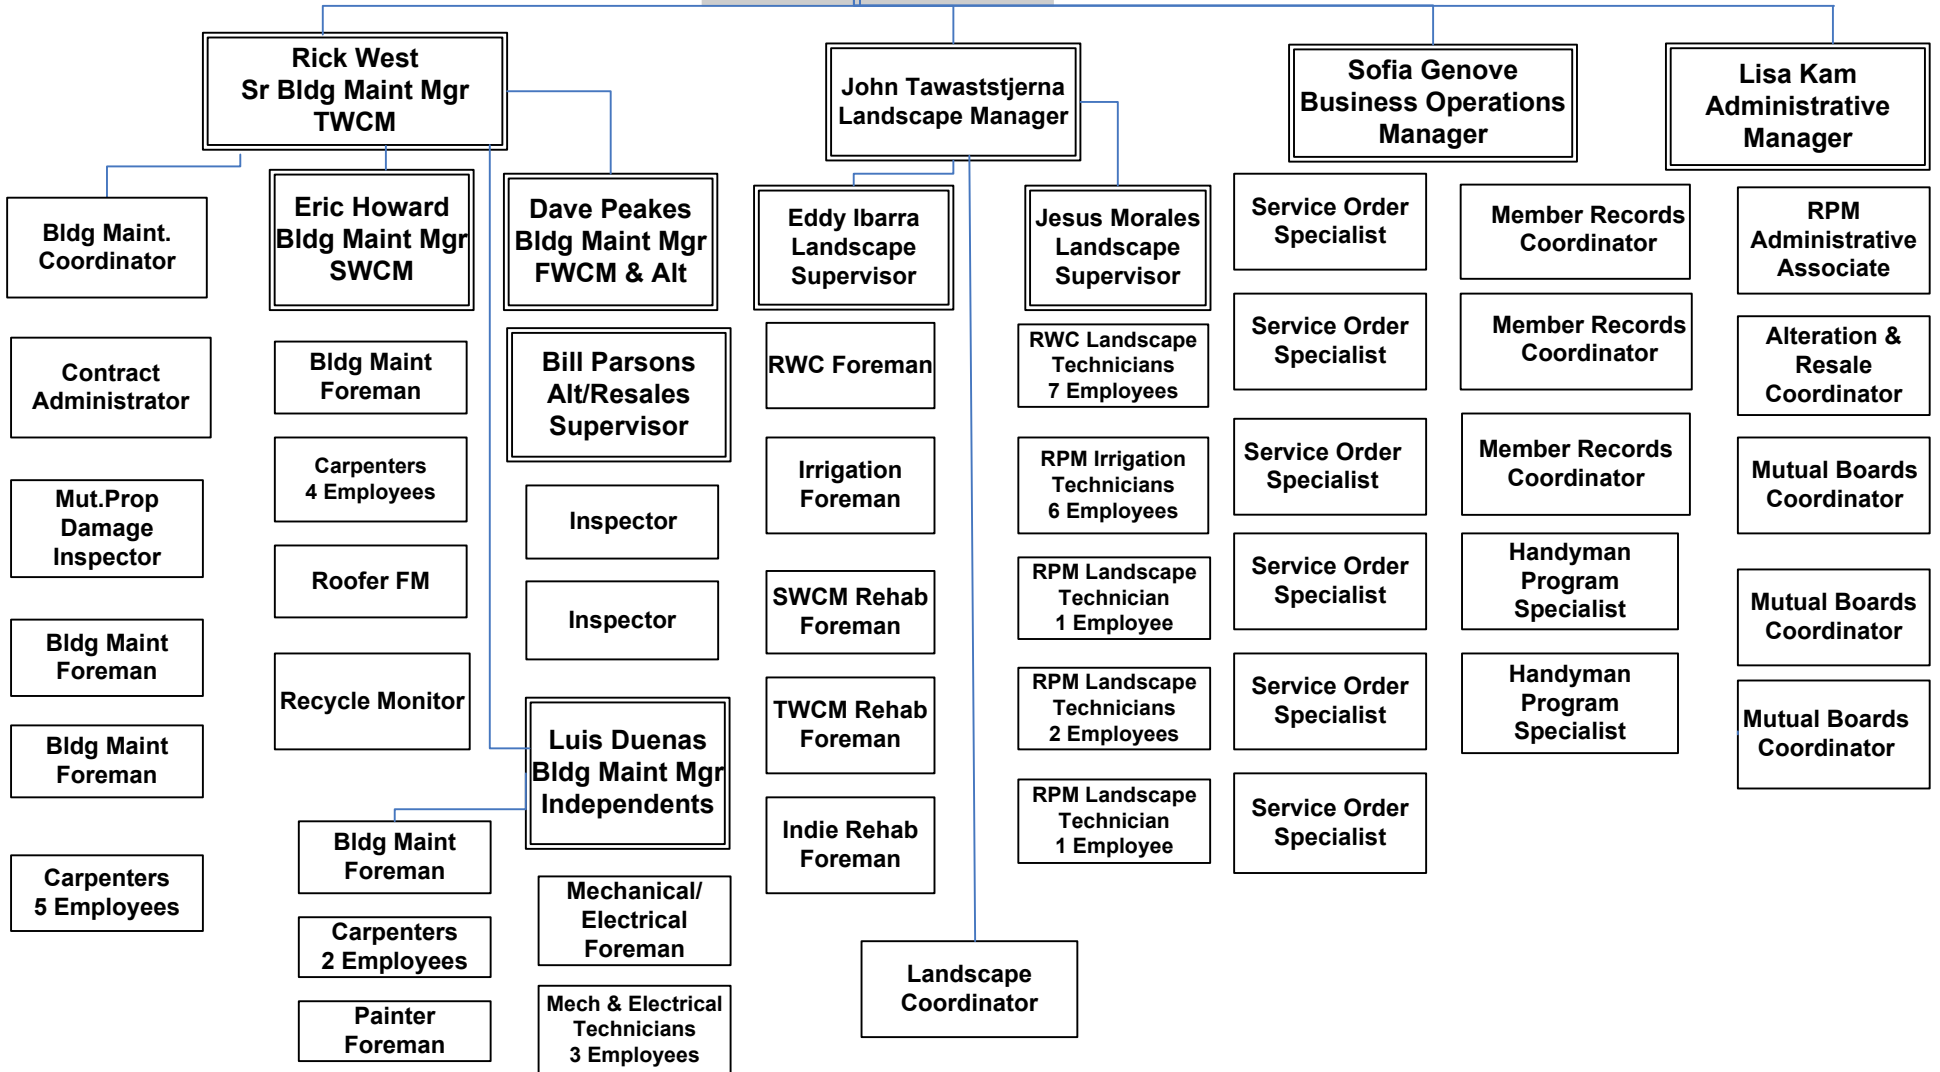

## Executive Services

# Golf Courses

# Rossmoor Property Management (RPM)

**Jeroen Wright**  
Director RWC  
Property Mgmt (RPM)