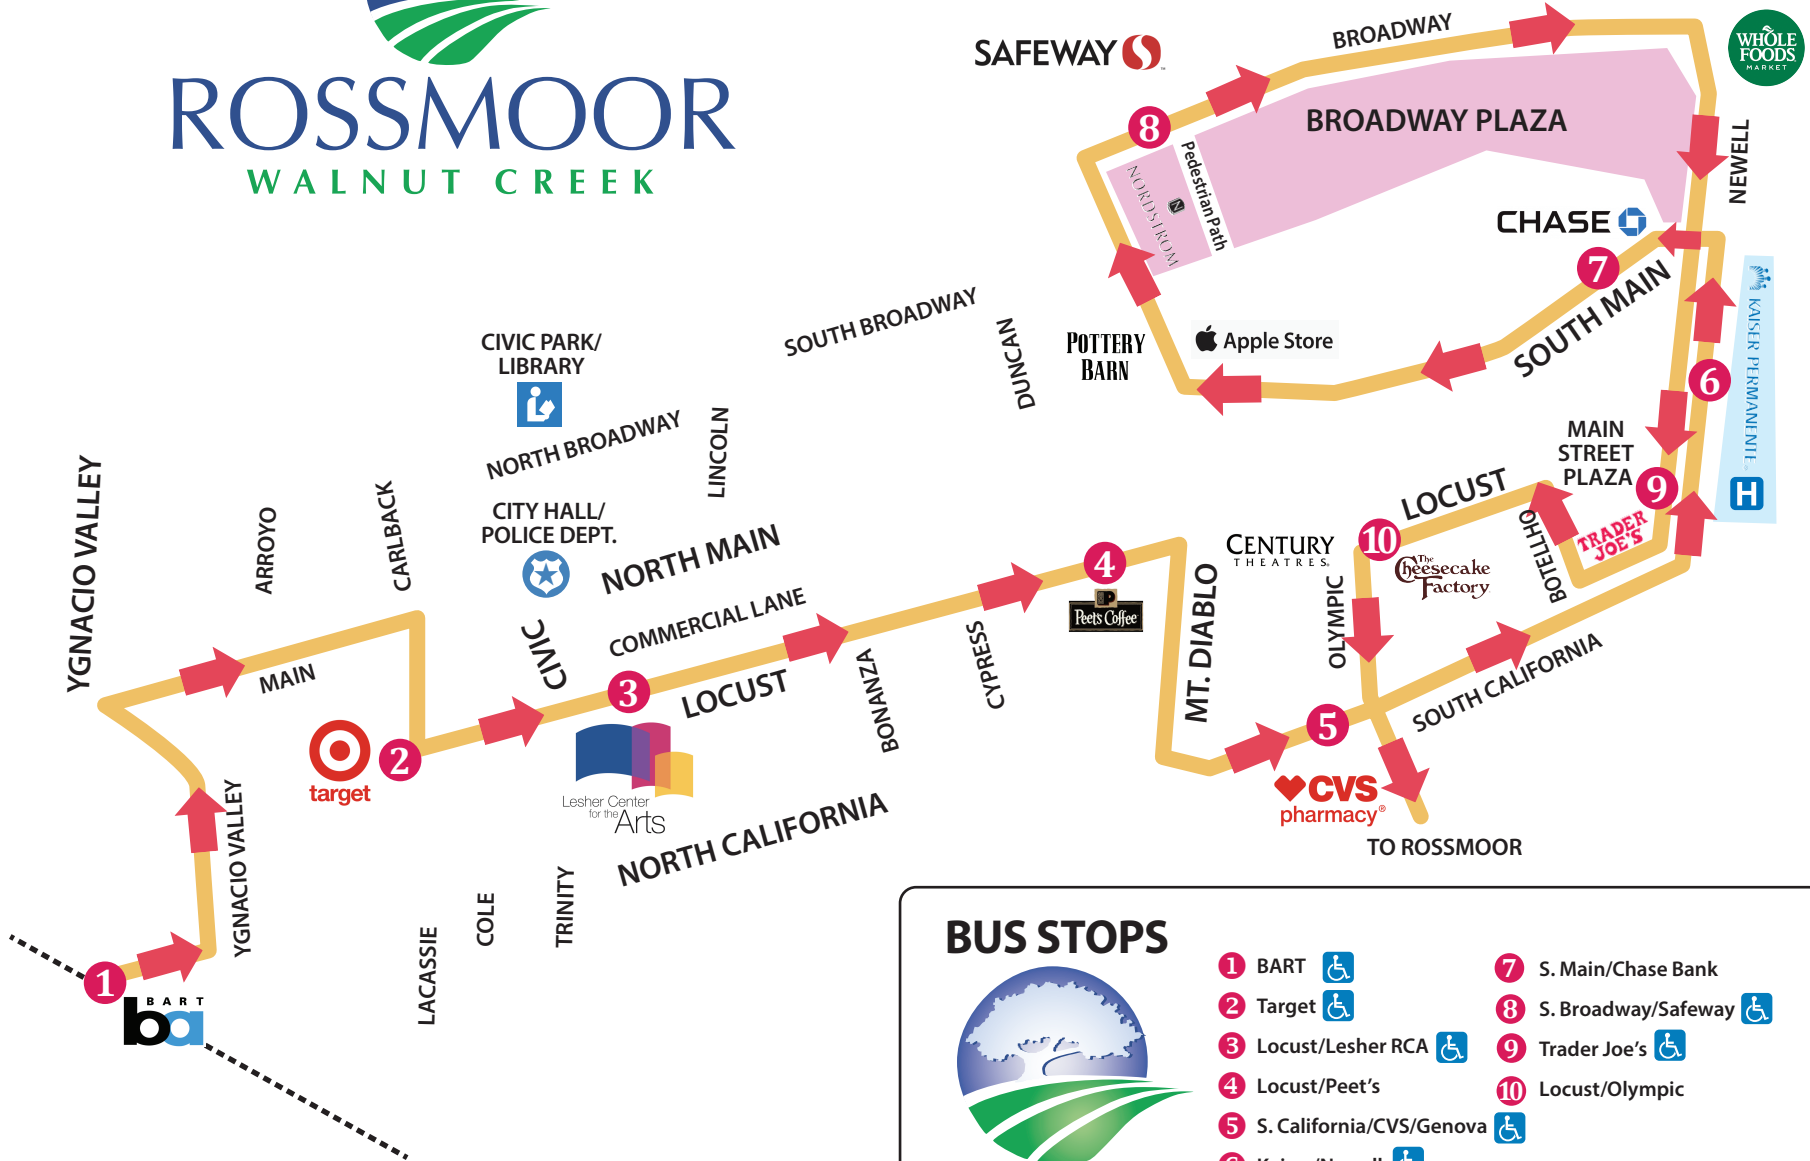

ROSSMOOR

WALNUT CREEK

BUS STOPS

1 BART 	7 S. Main/Chase Bank
2 Target 	8 S. Broadway/Safeway 
3 Locust/Leshler RCA 	9 Trader Joe's 
4 Locust/Peet's	10 Locust/Olympic
5 S. California/CVS/Genova 	
6 Kaiser/Newell 	

 Paratransit Stops